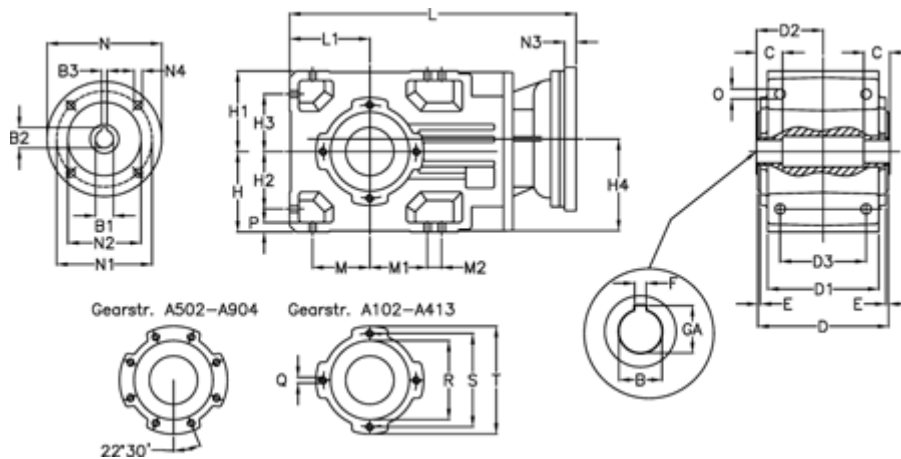

Article number: 29600205374220
 Description: Bevel helical gearbox
 A202UH35-53,7-P63B5

Measures

B = 35	D3 = 90	H3 = 60.0	N1 = 115	S = 115
B1 = 11	Description = A202UH35-xx-P63 B5	H4 = 93.0	N2 = 95	T = 140
B2 = 12.8	E = 3.0	L = 306.0	N3 = 0	
B3 = 4	F = 10	L1 = 80	N4 = M8x19	
C = 22	GA = 38.3	M = 60.0	O = 9.5	
D = 136	H = 80	M1 = 60.0	P = 9	
D1 = 110	H1 = 80	M2 = 0	Q = M8x15	
D2 = 70.0	H2 = 60.0	N = 140	R = 95	